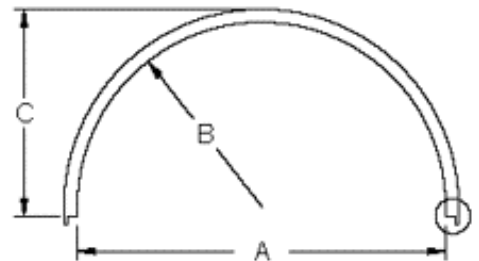

RADIUS JAMB SETS