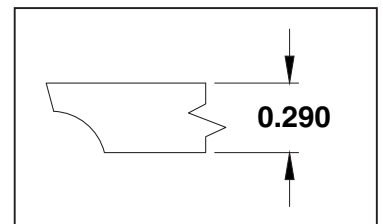

Coped to match lip lite frame.

**We can also create a one-of-a-kind pattern!
Contact us for quotes.**