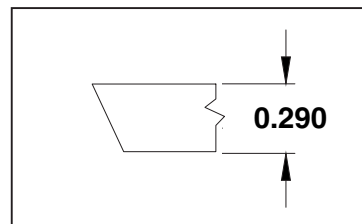

Create a current, modern look on doors, sidelites and transoms.

Available in four standard colors:

- White
- Black
- Buff
- Primed

Or, ask about our custom paint options or anodizing!

Angled to match flush-glazed frame.