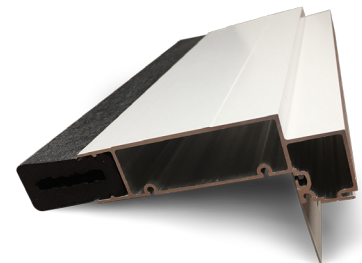

PRO SERIES GARAGE DOOR FRAME

FrontLine®
Bldg. Products Inc.
Member of the Bay Family of Companies