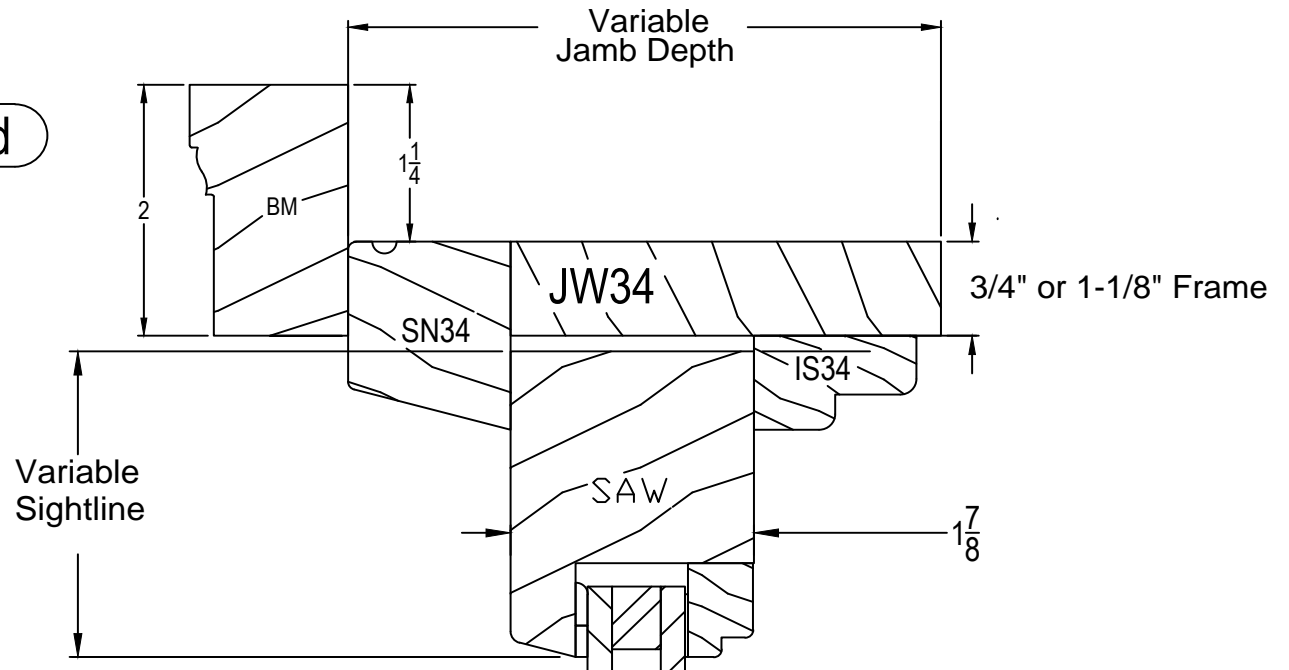

Head

3/4" or 1-1/8" Wood Sash Set

Sill