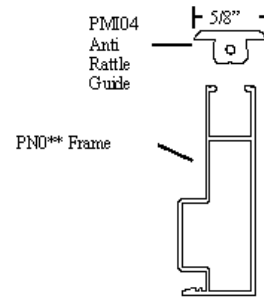

PRE-CLADD PATIO DOOR FRAME SCREEN-ANTI RATTLE GUIDE INSTALL INSTRUCTIONS

1. **STEP 1:** Locate the top of the screen frame before screen is installed.
2. **STEP 2:** Locate the channel on top of the screen frame.
3. **STEP 3:** Snap Anti-Rattle Guide into the top channel of the screen by firmly pushing the Guide into the channel as shown.

Anti Rattle Guide (Side View)

www.frontlinebldg.com | sales@frontlinebldg.com | 920-393-1340

©2019 FrontLine Bldg. Products Inc.

SC/PCPDFSARG/II/0419PTP

PRE-CLADD PATIO DOOR FRAME SCREEN-ANTI RATTLE GUIDE INSTALL INSTRUCTIONS

1. **STEP 1:** Locate the top of the screen frame before screen is installed.
2. **STEP 2:** Locate the channel on top of the screen frame.
3. **STEP 3:** Snap Anti-Rattle Guide into the top channel of the screen by firmly pushing the Guide into the channel as shown.