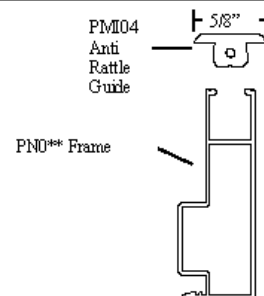

Anti Rattle Guide (Side View)

www.frontlinebldg.com | sales@frontlinebldg.com | 920-393-1340

©2019 FrontLine Bldg. Products Inc.

SC/PCPDFSARG/II/0419PTP