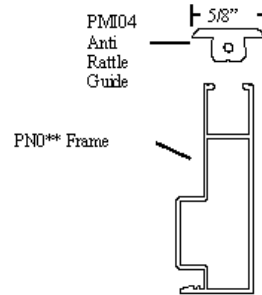

PRE-CLAD PATIO DOOR SCREEN ANTI-RATTLE GUIDE INSTALL INSTRUCTIONS

1. **STEP 1:** Locate the top of the screen frame before screen is installed.
2. **STEP 2:** Locate the channel on top of the screen frame.
3. **STEP 3:** Snap Anti-Rattle Guide into the top channel of the screen by firmly pushing the Guide into the channel as shown.

Anti-Rattle Guide (Side View)

www.frontlinebldg.com | sales@frontlinebldg.com | 920-393-1340

©2019 FrontLine Bldg. Products Inc.

SC/PCPDFSARG/II/0419PTP

PRE-CLAD PATIO DOOR SCREEN ANTI-RATTLE GUIDE INSTALL INSTRUCTIONS

1. **STEP 1:** Locate the top of the screen frame before screen is installed.
2. **STEP 2:** Locate the channel on top of the screen frame.
3. **STEP 3:** Snap Anti-Rattle Guide into the top channel of the screen by firmly pushing the Guide into the channel as shown.