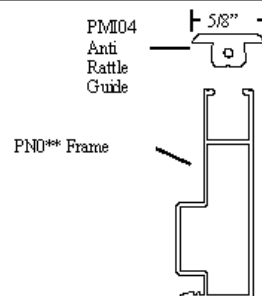

Anti-Rattle Guide (Side View)

www.frontlinebldg.com | sales@frontlinebldg.com | 920-393-1340

©2019 FrontLine Bldg. Products Inc.

SC/PCPDFSARG/II/0419PTP