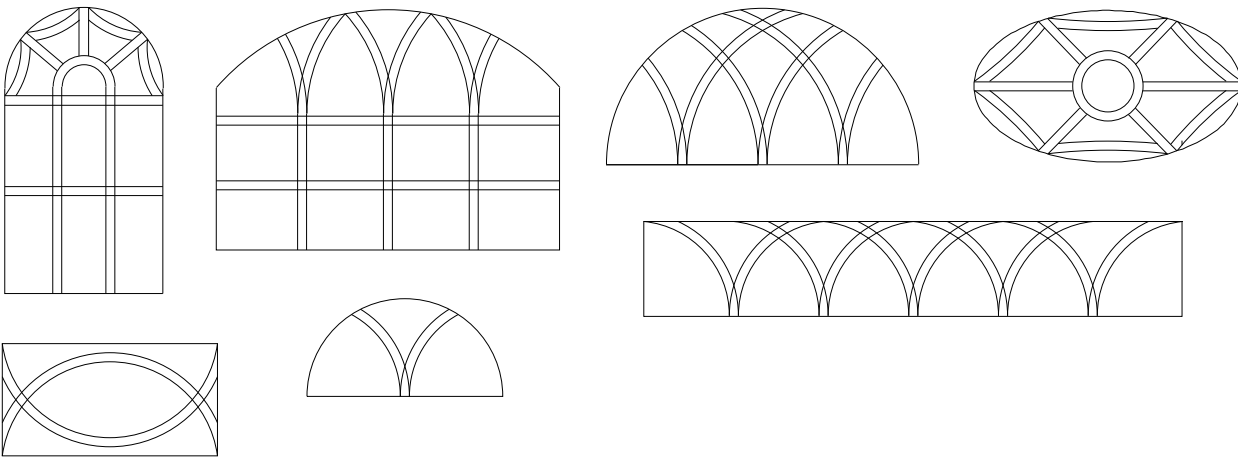

GRILLE CONFIGURATION OPTIONS

RECTANGULAR

PRAIRIE

CRAFTSMAN

GRILLE CONFIGURATION OPTIONS

MIXED PROFILE

DIAMOND

SPOKES / SUNBURST

GRILLE CONFIGURATION OPTIONS

RADIUS

GOTHIC / SPIDERWEB

OVAL / CIRCLE

Have another design in mind? Contact us!