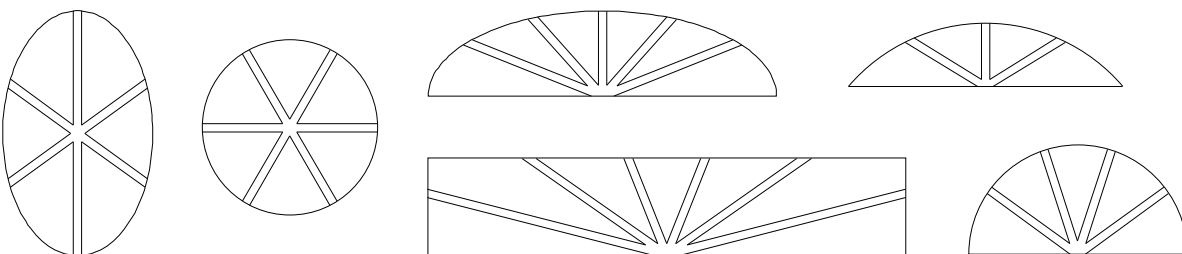

GRILLE CONFIGURATION OPTIONS

RECTANGULAR

PRAIRIE

CRAFTSMAN

GRILLE CONFIGURATION OPTIONS

MIXED PROFILE

DIAMOND

SPOKES / SUNBURST

GRILLE CONFIGURATION OPTIONS

RADIUS

GOTHIC / SPIDERWEB

OVAL / CIRCLE

Have another design in mind? Contact us!