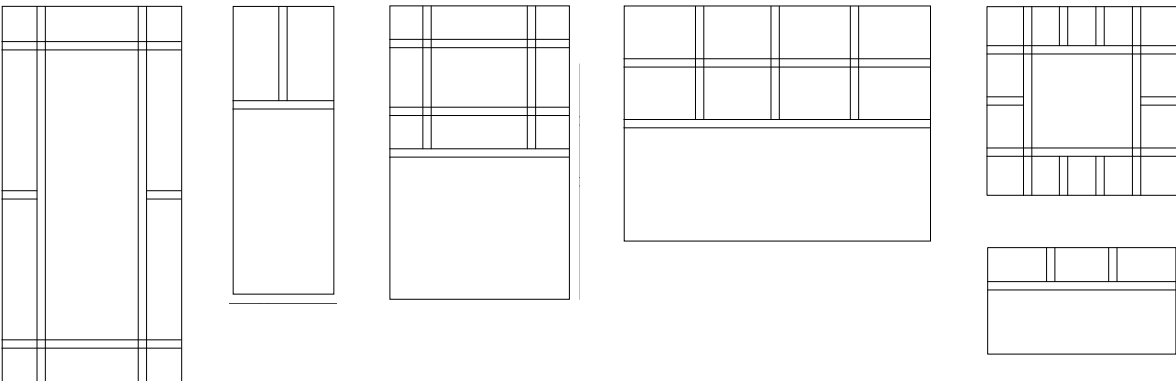

GRILLE CONFIGURATION OPTIONS

RECTANGULAR

PRAIRIE

CRAFTSMAN

GRILLE CONFIGURATION OPTIONS

MIXED PROFILE

DIAMOND

SPOKES / SUNBURST

GRILLE CONFIGURATION OPTIONS

RADIUS

GOTHIC / SPIDERWEB

OVAL / CIRCLE

Have another design in mind? Contact us!