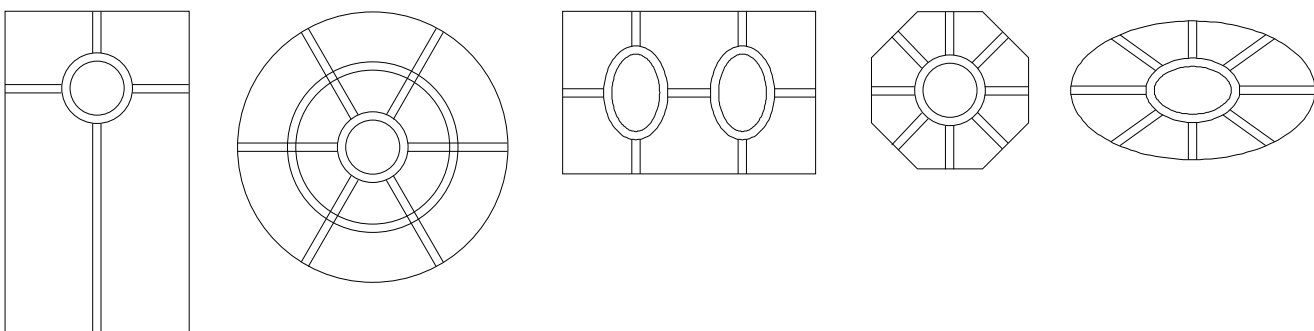

GRILLE CONFIGURATION OPTIONS

RADIUS

GOTHIC / SPIDERWEB

OVAL / CIRCLE

Have another design in mind? Contact us!