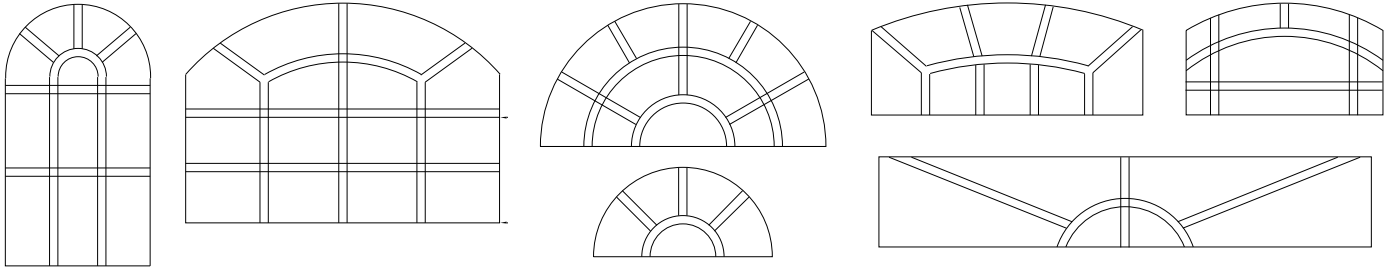

GRILLE CONFIGURATION OPTIONS

RECTANGULAR

PRAIRIE

CRAFTSMAN

GRILLE CONFIGURATION OPTIONS

MIXED PROFILE

DIAMOND

SPOKES / SUNBURST

GRILLE CONFIGURATION OPTIONS

RADIUS

GOTHIC / SPIDERWEB

OVAL / CIRCLE

Have another design in mind? Contact us!