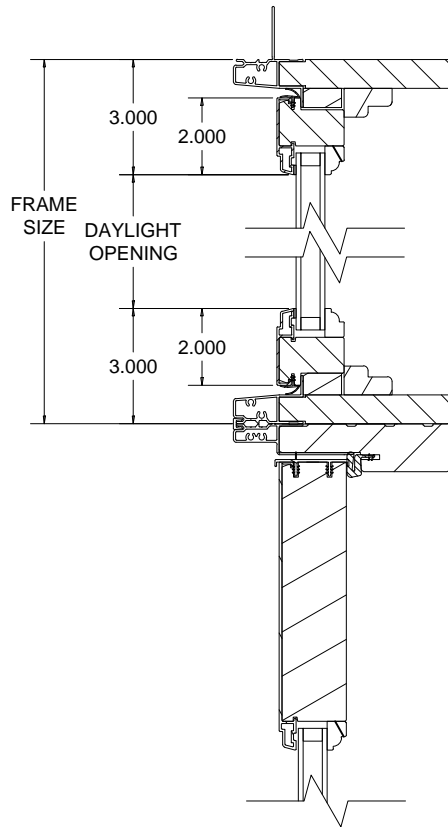

LIGHT COMMERCIAL CLAD OUTSWING DOOR

MID-RAIL WITH
WOOD RAISED PANEL

MID-RAIL WITH
ALUMINUM CLAD PANEL

NOT TO SCALE

LIGHT COMMERCIAL CLAD OUTSWING DOOR

NOT TO SCALE

**LIGHT COMMERCIAL CLAD OUTSWING DOOR
- SIDELITE**

NOT TO SCALE

**LIGHT COMMERCIAL CLAD OUTSWING DOOR
- TRANSOM**

**WIDE STILE TRANSOM -
SINGLE SASH**

**NARROW STILE TRANSOM -
SINGLE SASH**

**WIDE STILE TRANSOM -
DOUBLE SASH**

**NARROW STILE TRANSOM -
DOUBLE SASH**

NOT TO SCALE