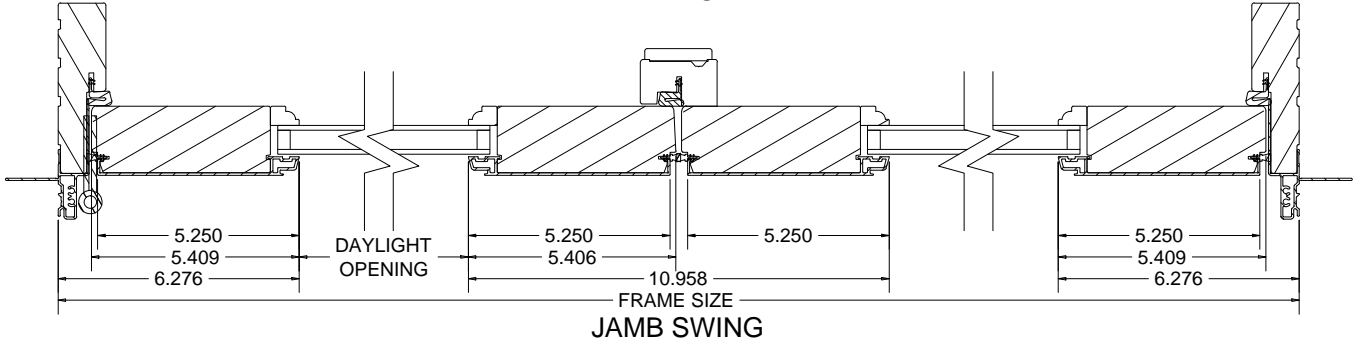

LIGHT COMMERCIAL CLAD OUTSWING DOOR

MID-RAIL WITH
WOOD RAISED PANEL

MID-RAIL WITH
ALUMINUM CLAD PANEL

NOT TO SCALE

LIGHT COMMERCIAL CLAD OUTSWING DOOR

NOT TO SCALE

**LIGHT COMMERCIAL CLAD OUTSWING DOOR
- SIDELITE**

NOT TO SCALE

**LIGHT COMMERCIAL CLAD OUTSWING DOOR
- TRANSOM**

**WIDE STILE TRANSOM -
SINGLE SASH**

**NARROW STILE TRANSOM -
SINGLE SASH**

**WIDE STILE TRANSOM -
DOUBLE SASH**

**NARROW STILE TRANSOM -
DOUBLE SASH**

NOT TO SCALE