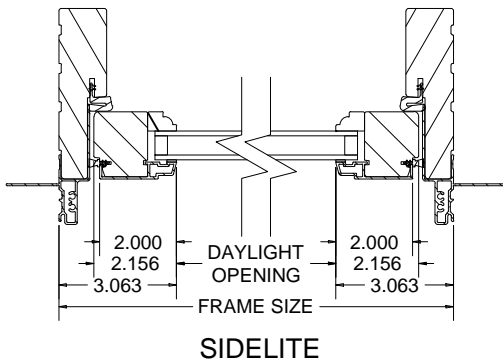

LIGHT COMMERCIAL CLAD OUTSWING DOOR

MID-RAIL WITH
WOOD RAISED PANEL

MID-RAIL WITH
ALUMINUM CLAD PANEL

NOT TO SCALE

LIGHT COMMERCIAL CLAD OUTSWING DOOR

NOT TO SCALE

**LIGHT COMMERCIAL CLAD OUTSWING DOOR
- SIDELITE**

NOT TO SCALE

**LIGHT COMMERCIAL CLAD OUTSWING DOOR
- TRANSOM**

**WIDE STILE TRANSOM -
SINGLE SASH**

**NARROW STILE TRANSOM -
SINGLE SASH**

**WIDE STILE TRANSOM -
DOUBLE SASH**

**NARROW STILE TRANSOM -
DOUBLE SASH**