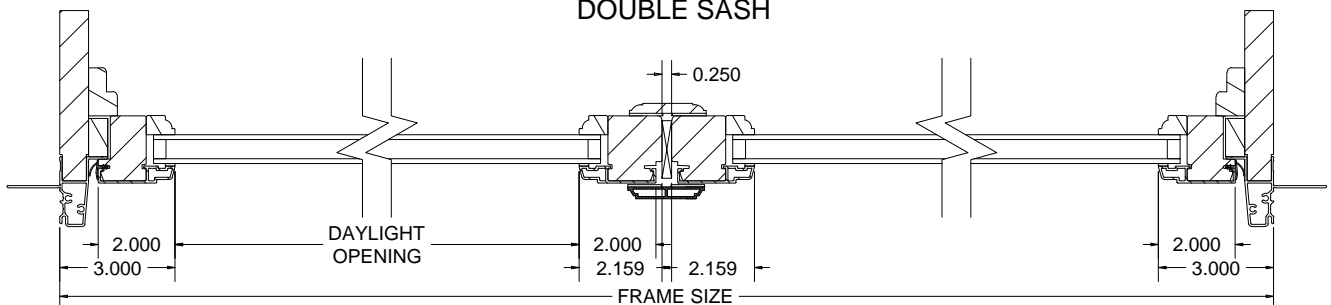

LIGHT COMMERCIAL CLAD OUTSWING DOOR

MID-RAIL WITH
WOOD RAISED PANEL

MID-RAIL WITH
ALUMINUM CLAD PANEL

NOT TO SCALE

LIGHT COMMERCIAL CLAD OUTSWING DOOR

NOT TO SCALE

**LIGHT COMMERCIAL CLAD OUTSWING DOOR
- SIDELITE**

NOT TO SCALE

**LIGHT COMMERCIAL CLAD OUTSWING DOOR
- TRANSOM**

**WIDE STILE TRANSOM -
SINGLE SASH**

**NARROW STILE TRANSOM -
SINGLE SASH**

**WIDE STILE TRANSOM -
DOUBLE SASH**

**NARROW STILE TRANSOM -
DOUBLE SASH**