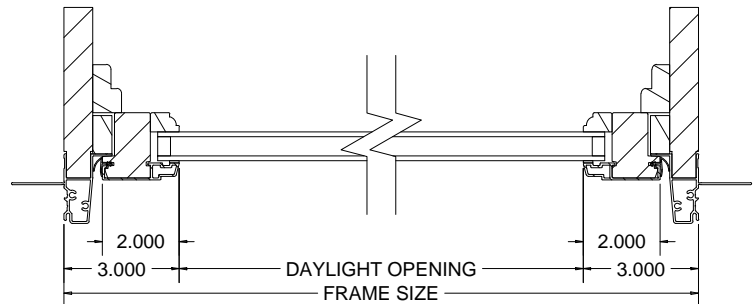

LIGHT COMMERCIAL CLAD OUTSWING DOOR

MID-RAIL WITH
WOOD RAISED PANEL

MID-RAIL WITH
ALUMINUM CLAD PANEL

NOT TO SCALE

LIGHT COMMERCIAL CLAD OUTSWING DOOR

NOT TO SCALE

**LIGHT COMMERCIAL CLAD OUTSWING DOOR
- SIDELITE**

NOT TO SCALE

**LIGHT COMMERCIAL CLAD OUTSWING DOOR
- TRANSOM**

**WIDE STILE TRANSOM -
SINGLE SASH**

**NARROW STILE TRANSOM -
SINGLE SASH**

**WIDE STILE TRANSOM -
DOUBLE SASH**

**NARROW STILE TRANSOM -
DOUBLE SASH**