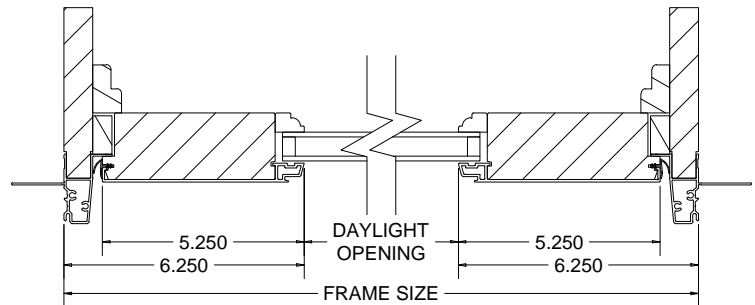

LIGHT COMMERCIAL CLAD OUTSWING DOOR

MID-RAIL WITH
WOOD RAISED PANEL

MID-RAIL WITH
ALUMINUM CLAD PANEL

NOT TO SCALE

LIGHT COMMERCIAL CLAD OUTSWING DOOR

NOT TO SCALE

**LIGHT COMMERCIAL CLAD OUTSWING DOOR
- SIDELITE**

NOT TO SCALE

**LIGHT COMMERCIAL CLAD OUTSWING DOOR
- TRANSOM**

**WIDE STILE TRANSOM -
SINGLE SASH**

**NARROW STILE TRANSOM -
SINGLE SASH**

**WIDE STILE TRANSOM -
DOUBLE SASH**

**NARROW STILE TRANSOM -
DOUBLE SASH**