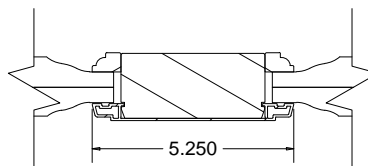

LIGHT COMMERCIAL CLAD OUTSWING DOOR

MID-RAIL WITH
WOOD RAISED PANEL

MID-RAIL WITH
ALUMINUM CLAD PANEL

NOT TO SCALE

LIGHT COMMERCIAL CLAD OUTSWING DOOR

NOT TO SCALE

**LIGHT COMMERCIAL CLAD OUTSWING DOOR
- SIDELITE**

NOT TO SCALE

**LIGHT COMMERCIAL CLAD OUTSWING DOOR
- TRANSOM**

**WIDE STILE TRANSOM -
SINGLE SASH**

**NARROW STILE TRANSOM -
SINGLE SASH**

**WIDE STILE TRANSOM -
DOUBLE SASH**

**NARROW STILE TRANSOM -
DOUBLE SASH**