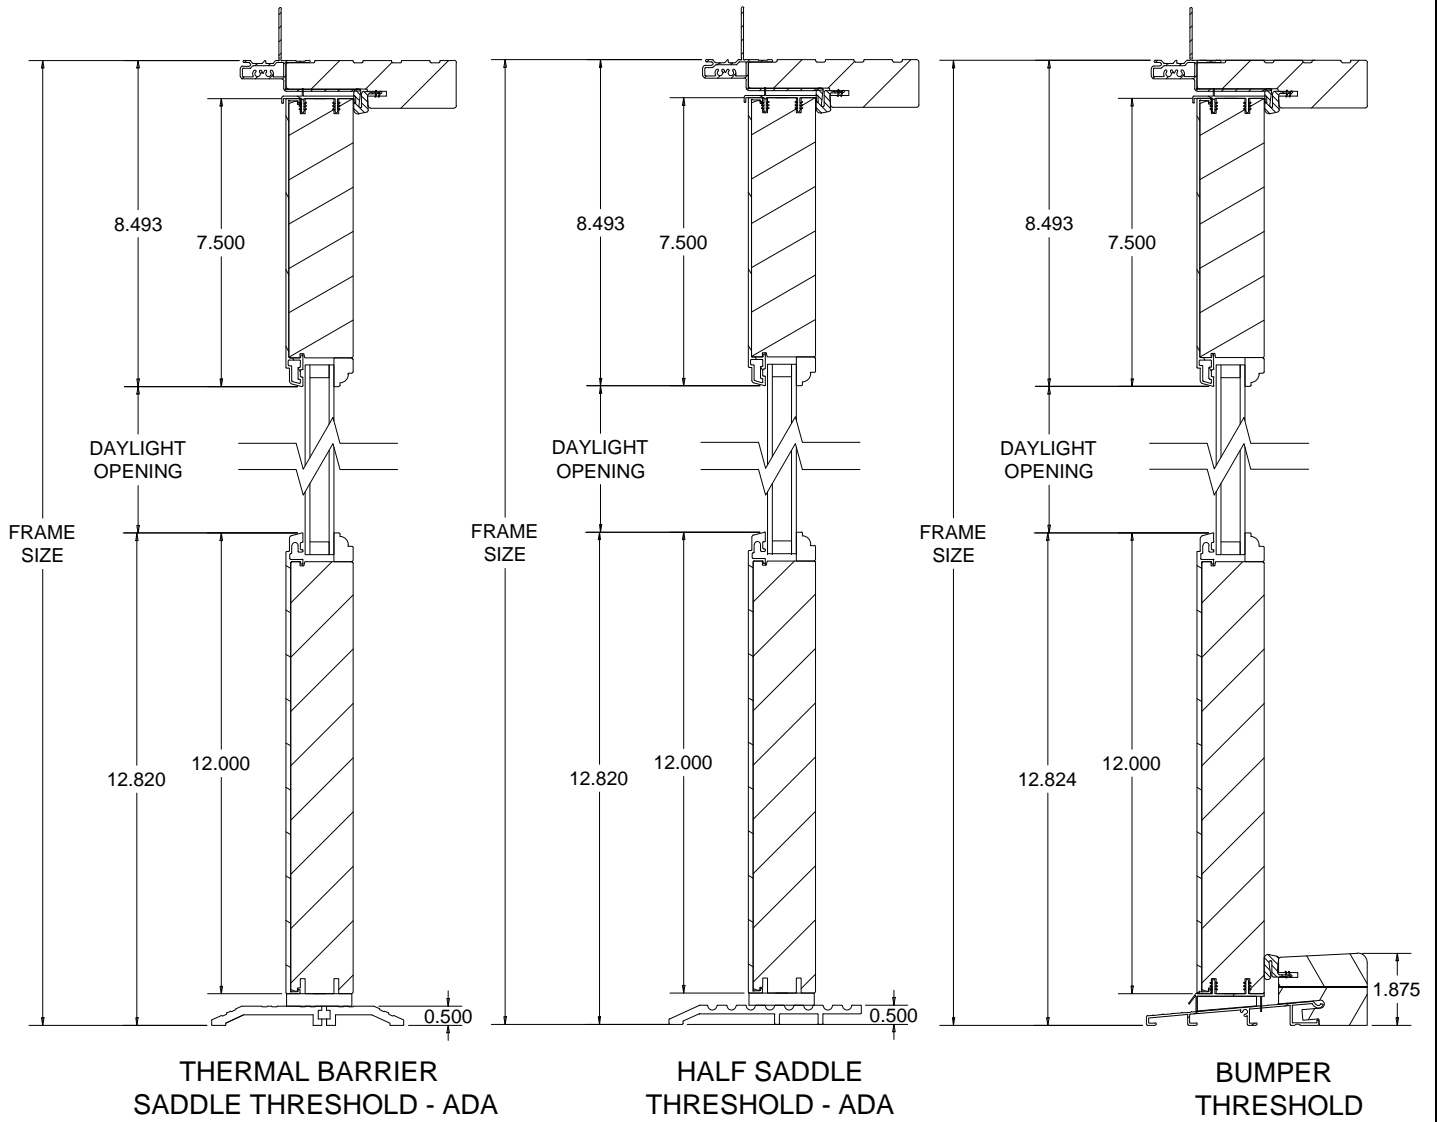

LIGHT COMMERCIAL CLAD OUTSWING DOOR

MID-RAIL WITH
WOOD RAISED PANEL

MID-RAIL WITH
ALUMINUM CLAD PANEL

NOT TO SCALE

LIGHT COMMERCIAL CLAD OUTSWING DOOR

NOT TO SCALE

**LIGHT COMMERCIAL CLAD OUTSWING DOOR
- SIDELITE**

NOT TO SCALE

**LIGHT COMMERCIAL CLAD OUTSWING DOOR
- TRANSOM**

**WIDE STILE TRANSOM -
SINGLE SASH**

**NARROW STILE TRANSOM -
SINGLE SASH**

**WIDE STILE TRANSOM -
DOUBLE SASH**

**NARROW STILE TRANSOM -
DOUBLE SASH**

NOT TO SCALE