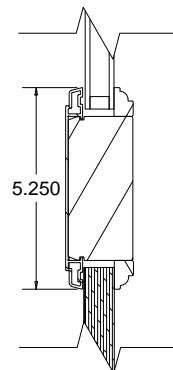

LIGHT COMMERCIAL CLAD OUTSWING DOOR

MID-RAIL WITH
WOOD RAISED PANEL

MID-RAIL WITH
ALUMINUM CLAD PANEL

NOT TO SCALE

LIGHT COMMERCIAL CLAD OUTSWING DOOR

NOT TO SCALE

**LIGHT COMMERCIAL CLAD OUTSWING DOOR
- SIDELITE**

NOT TO SCALE

**LIGHT COMMERCIAL CLAD OUTSWING DOOR
- TRANSOM**

**WIDE STILE TRANSOM -
SINGLE SASH**

**NARROW STILE TRANSOM -
SINGLE SASH**

**WIDE STILE TRANSOM -
DOUBLE SASH**

**NARROW STILE TRANSOM -
DOUBLE SASH**