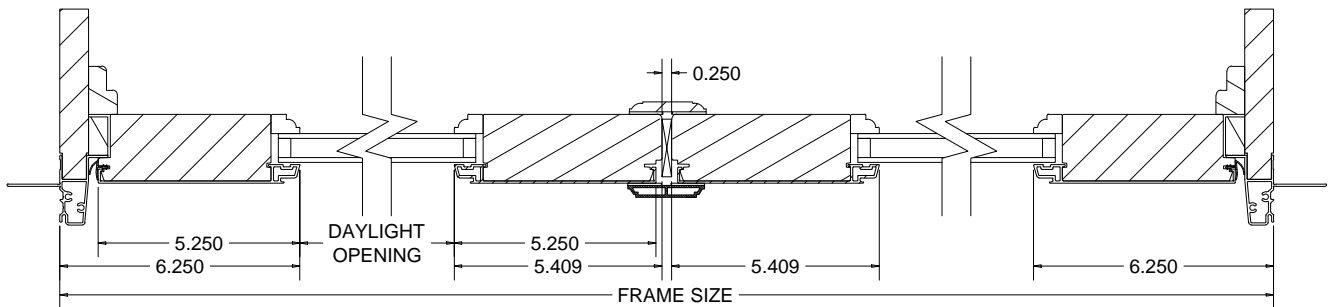

LIGHT COMMERCIAL CLAD OUTSWING DOOR

MID-RAIL WITH
WOOD RAISED PANEL

MID-RAIL WITH
ALUMINUM CLAD PANEL

NOT TO SCALE

LIGHT COMMERCIAL CLAD OUTSWING DOOR

NOT TO SCALE

**LIGHT COMMERCIAL CLAD OUTSWING DOOR
- SIDELITE**

NOT TO SCALE

**LIGHT COMMERCIAL CLAD OUTSWING DOOR
- TRANSOM**

**WIDE STILE TRANSOM -
SINGLE SASH**

**NARROW STILE TRANSOM -
SINGLE SASH**

**WIDE STILE TRANSOM -
DOUBLE SASH**

**NARROW STILE TRANSOM -
DOUBLE SASH**