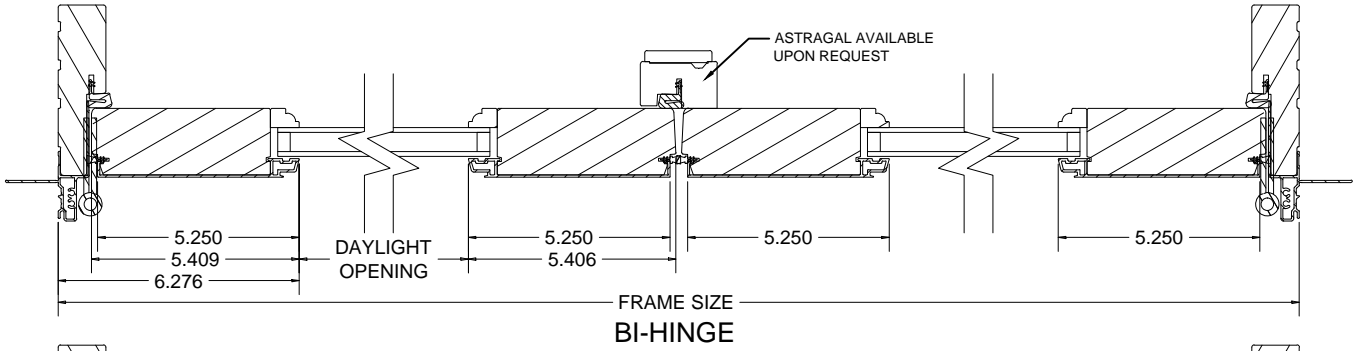

LIGHT COMMERCIAL CLAD OUTSWING DOOR

MID-RAIL WITH
WOOD RAISED PANEL

MID-RAIL WITH
ALUMINUM CLAD PANEL

NOT TO SCALE

LIGHT COMMERCIAL CLAD OUTSWING DOOR

NOT TO SCALE

**LIGHT COMMERCIAL CLAD OUTSWING DOOR
- SIDELITE**

NOT TO SCALE

**LIGHT COMMERCIAL CLAD OUTSWING DOOR
- TRANSOM**

**WIDE STILE TRANSOM -
SINGLE SASH**

**NARROW STILE TRANSOM -
SINGLE SASH**

**WIDE STILE TRANSOM -
DOUBLE SASH**

**NARROW STILE TRANSOM -
DOUBLE SASH**

NOT TO SCALE