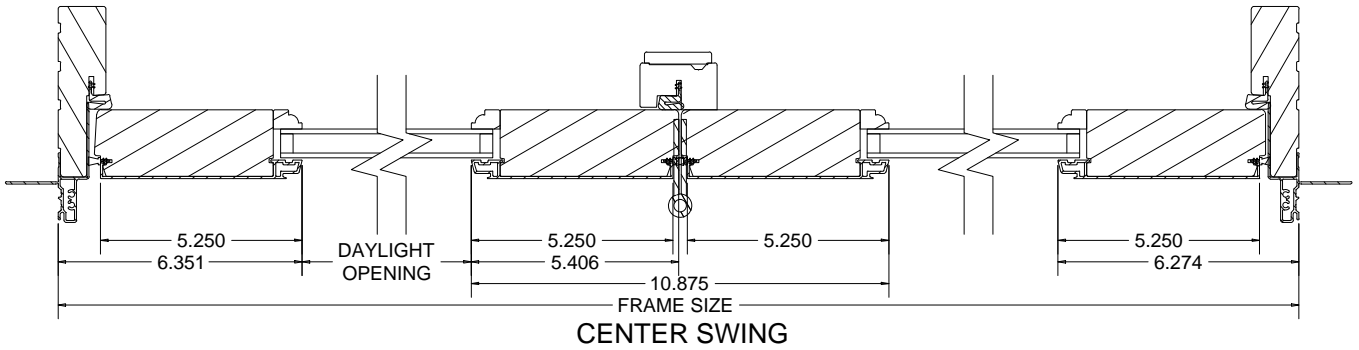

LIGHT COMMERCIAL CLAD OUTSWING DOOR

MID-RAIL WITH
WOOD RAISED PANEL

MID-RAIL WITH
ALUMINUM CLAD PANEL

NOT TO SCALE

LIGHT COMMERCIAL CLAD OUTSWING DOOR

NOT TO SCALE

**LIGHT COMMERCIAL CLAD OUTSWING DOOR
- SIDELITE**

NOT TO SCALE

**LIGHT COMMERCIAL CLAD OUTSWING DOOR
- TRANSOM**

**WIDE STILE TRANSOM -
SINGLE SASH**

**NARROW STILE TRANSOM -
SINGLE SASH**

**WIDE STILE TRANSOM -
DOUBLE SASH**

**NARROW STILE TRANSOM -
DOUBLE SASH**

NOT TO SCALE