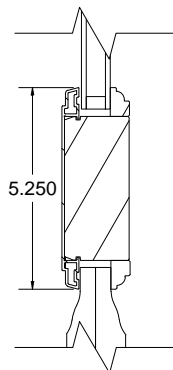

LIGHT COMMERCIAL CLAD OUTSWING DOOR

MID-RAIL WITH
WOOD RAISED PANEL

MID-RAIL WITH
ALUMINUM CLAD PANEL

NOT TO SCALE

LIGHT COMMERCIAL CLAD OUTSWING DOOR

NOT TO SCALE

**LIGHT COMMERCIAL CLAD OUTSWING DOOR
- SIDELITE**

NOT TO SCALE

**LIGHT COMMERCIAL CLAD OUTSWING DOOR
- TRANSOM**

**WIDE STILE TRANSOM -
SINGLE SASH**

**NARROW STILE TRANSOM -
SINGLE SASH**

**WIDE STILE TRANSOM -
DOUBLE SASH**

**NARROW STILE TRANSOM -
DOUBLE SASH**