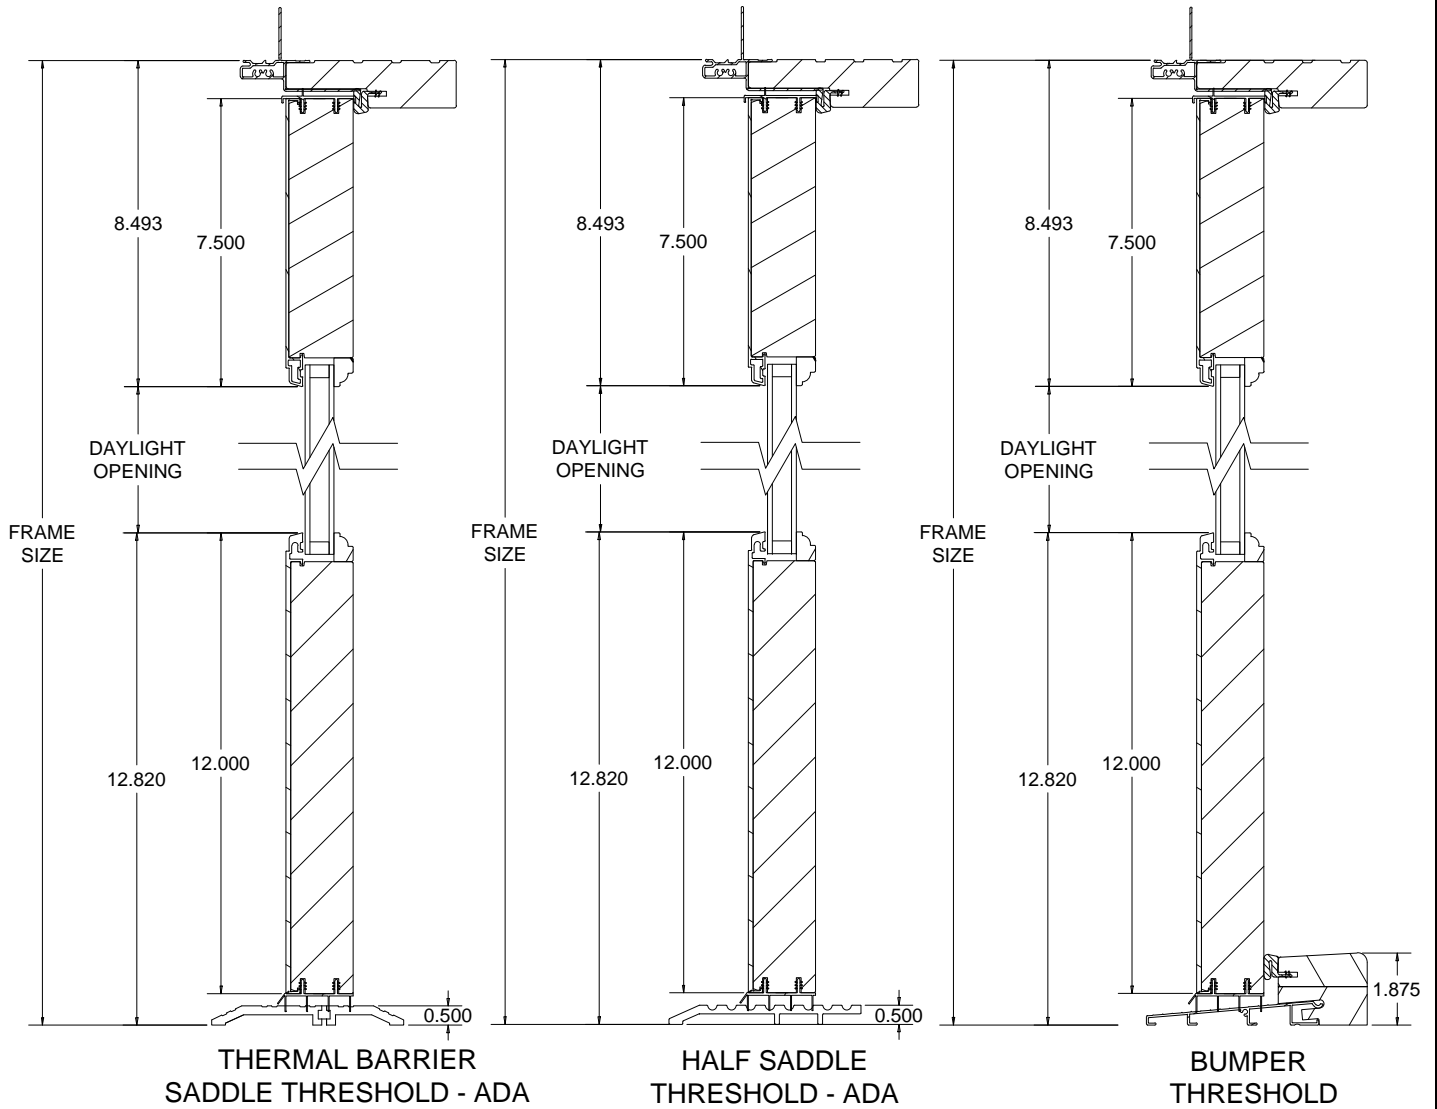

LIGHT COMMERCIAL CLAD OUTSWING DOOR

MID-RAIL WITH
WOOD RAISED PANEL

MID-RAIL WITH
ALUMINUM CLAD PANEL

NOT TO SCALE

LIGHT COMMERCIAL CLAD OUTSWING DOOR

NOT TO SCALE

**LIGHT COMMERCIAL CLAD OUTSWING DOOR
- SIDELITE**

NOT TO SCALE

**LIGHT COMMERCIAL CLAD OUTSWING DOOR
- TRANSOM**

**WIDE STILE TRANSOM -
SINGLE SASH**

**NARROW STILE TRANSOM -
SINGLE SASH**

**WIDE STILE TRANSOM -
DOUBLE SASH**

**NARROW STILE TRANSOM -
DOUBLE SASH**

NOT TO SCALE