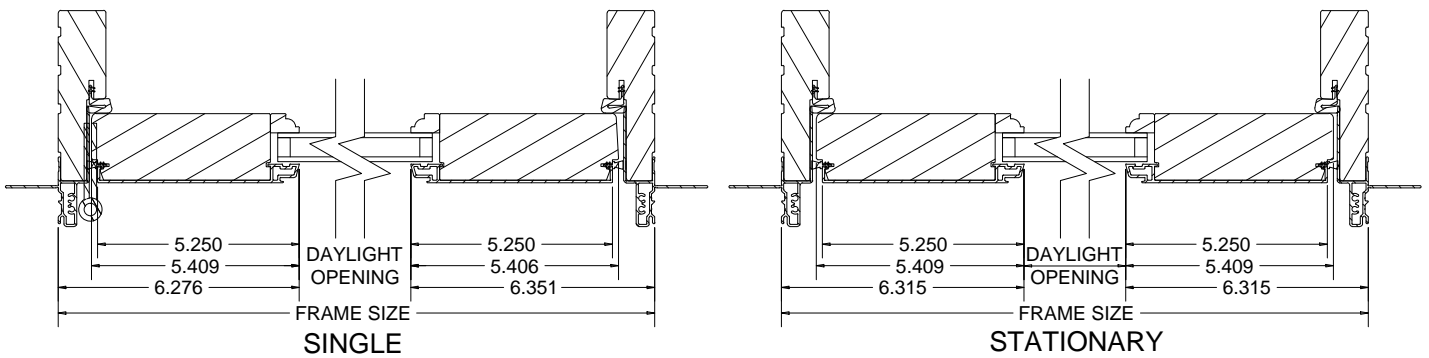

LIGHT COMMERCIAL CLAD OUTSWING DOOR

MID-RAIL WITH
WOOD RAISED PANEL

MID-RAIL WITH
ALUMINUM CLAD PANEL

NOT TO SCALE

LIGHT COMMERCIAL CLAD OUTSWING DOOR

NOT TO SCALE

**LIGHT COMMERCIAL CLAD OUTSWING DOOR
- SIDELITE**

NOT TO SCALE

**LIGHT COMMERCIAL CLAD OUTSWING DOOR
- TRANSOM**

**WIDE STILE TRANSOM -
SINGLE SASH**

**NARROW STILE TRANSOM -
SINGLE SASH**

**WIDE STILE TRANSOM -
DOUBLE SASH**

**NARROW STILE TRANSOM -
DOUBLE SASH**

NOT TO SCALE