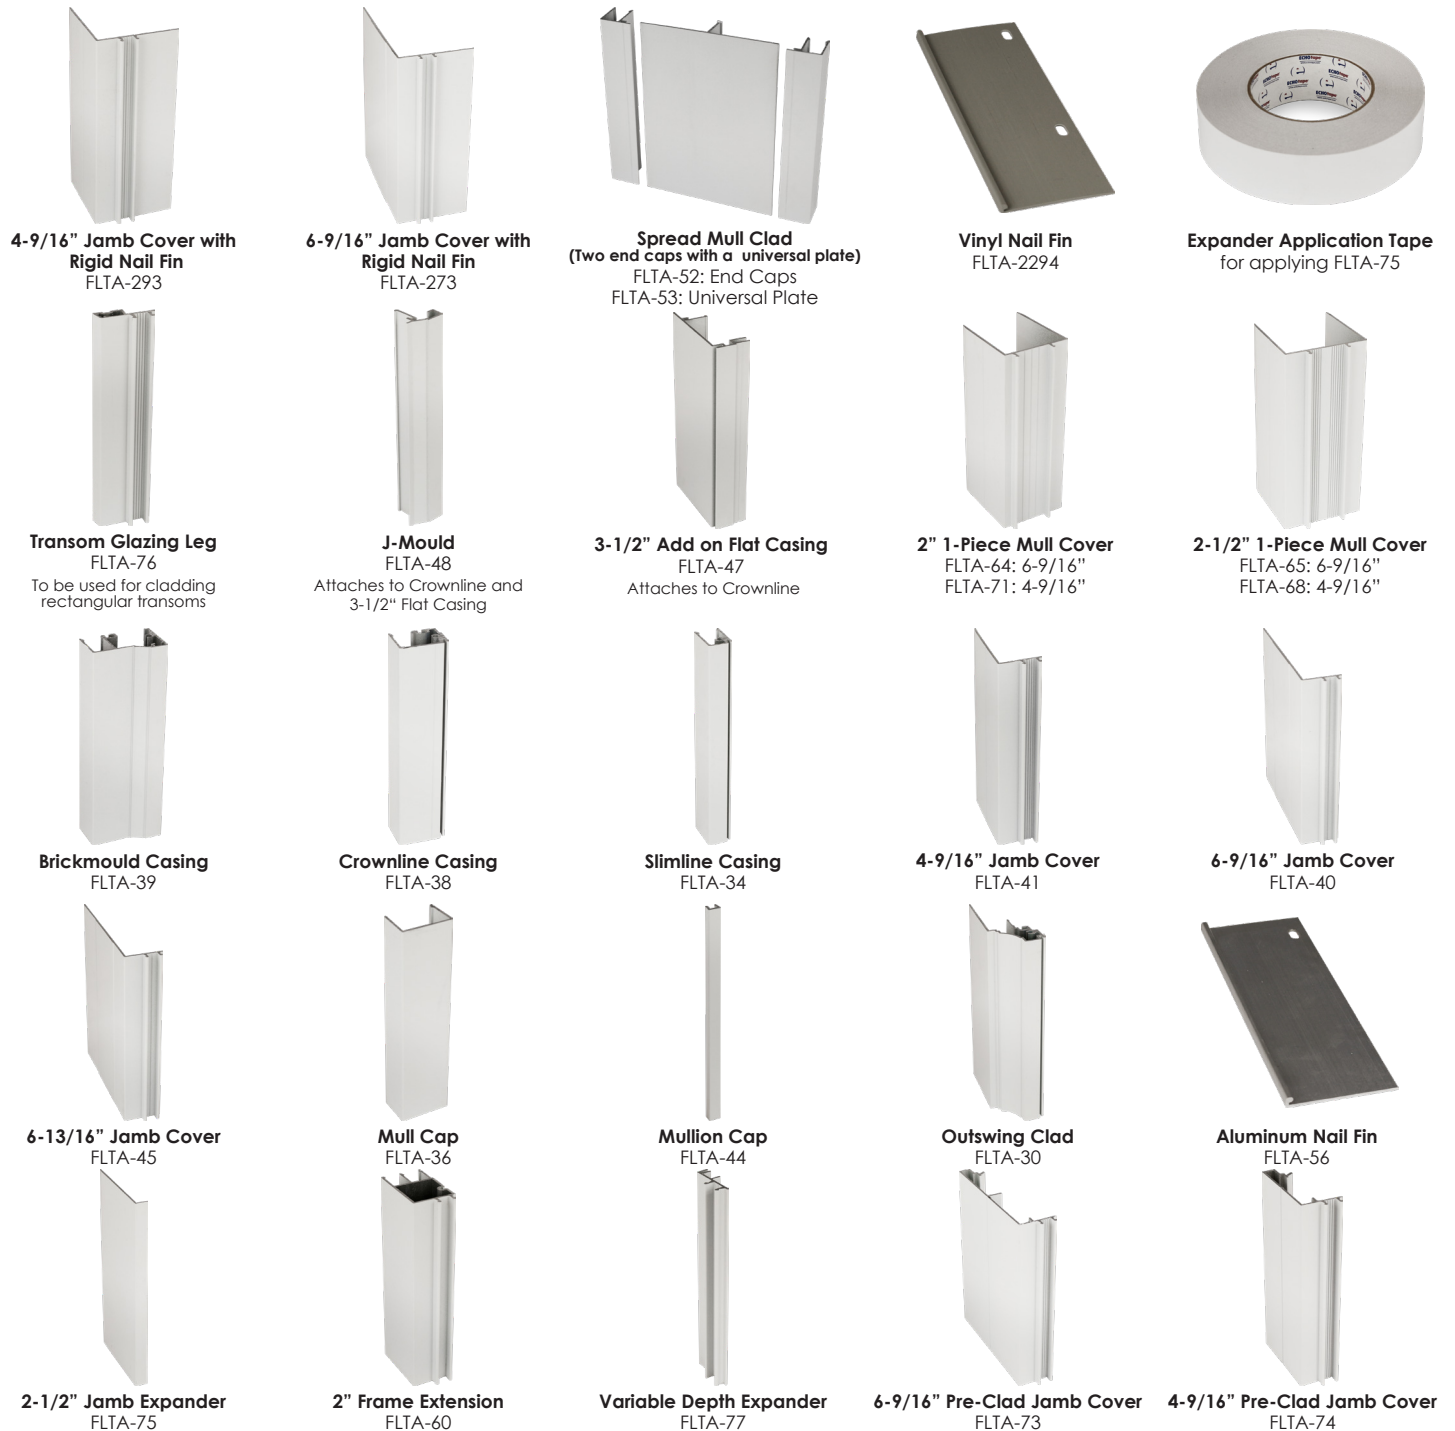

FRONTLINE® CLADDING PROFILES

The FrontLine® profiles are 6" pieces of all cladding components available.
Order by assigned part number for profiles.

www.frontlinebldg.com | sales@frontlinebldg.com | 1-800-223-4792